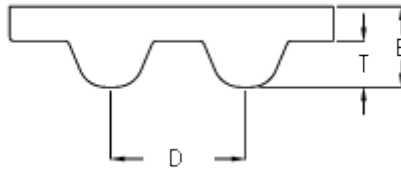

# Data Sheet

Article number: 602932750202

Description: Gates timing belt POWERGRIP®  
GTX 968 8MX 65

## Measures

---

D (Pitch)	= 8
Height B mm	= 5.6
Height T mm	= 3.4
Length	= 968
Number of teeth	= 121
Type	= 968 8MX 65
Width	= 65